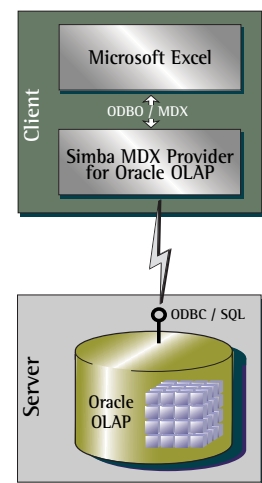

Architecture

About Simba

Simba Technologies Inc. is the recognized world leader in standards-based data access and analytics solutions. Simba works with leading companies globally to deliver first class data access and analytics solutions.

Simba is a data connectivity pioneer. Since 1991, Simba has developed advanced data access and analytics solutions used by millions of users. Today, more than half of all OLE DB for OLAP (ODBO) / MDX providers have been built with Simba technology.

Request a free evaluation copy at:
www.simba.com/Oracle

Printed in Canada

Simba Technologies Inc. | 938 West 8th Avenue | Vancouver, BC V5Z 1E5 | Canada
Tel: +1 604 633 0008 | Fax: +1 604 633 0004 | solutions@simba.com | www.simba.com

©2012 Simba Technologies Inc. All Rights Reserved. Simba Technologies and the Simba logo are trademarks of Simba Technologies Inc. Oracle, JD Edwards, and PeopleSoft are registered trademarks of Oracle and/or its affiliates. All other trademarks or servicemarks are the property of their respective owners.