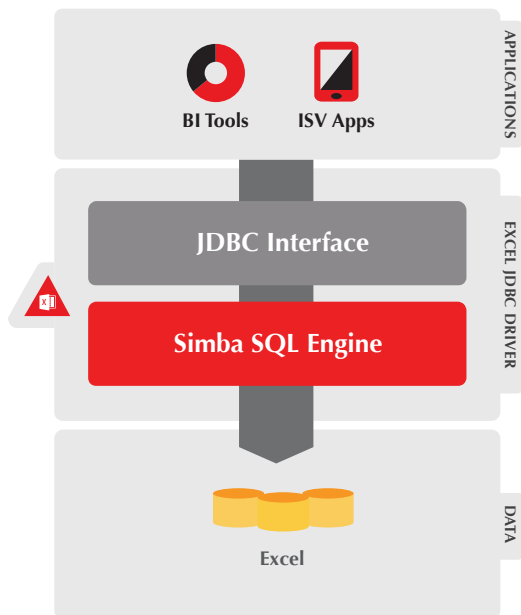

JDBC Driver for MS Excel

Enable your users to access, analyze and report on their Excel data with the SQL-based tool of their choice.

Access your Microsoft Excel data in real time from your analytic applications without cumbersome and time consuming exports with the Simba Excel JDBC Driver with SQL Connector.

Using Simba's powerful SQL Engine your Excel data is exposed as a SQL data source allowing for easy querying of Excel data from your analytic applications. Data can be accessed at both a worksheet level as well as distinct tables representing portions of a worksheet. Detection of horizontal and vertical tables within an Excel worksheet can be performed automatically or, for finer control, ranges of cells can be specified. Additionally, data types for cells are preserved ensuring accurate representation of your Excel data to other applications.

Product Features

- Real time SQL access to Excel data from any application supporting JDBC connectivity.
- Automatic detection of named tables within a worksheet
- Optionally specify the first row of data should be used for field names
- Reference an Excel file directly or as a connection object from within a Java application
- Access Excel data either as an entire worksheet or discrete ranges of data within a worksheet
- Represent discrete blocks of data as tables through automatic detection or by manually specifying ranges of data
- Read tables that are oriented horizontally or vertically